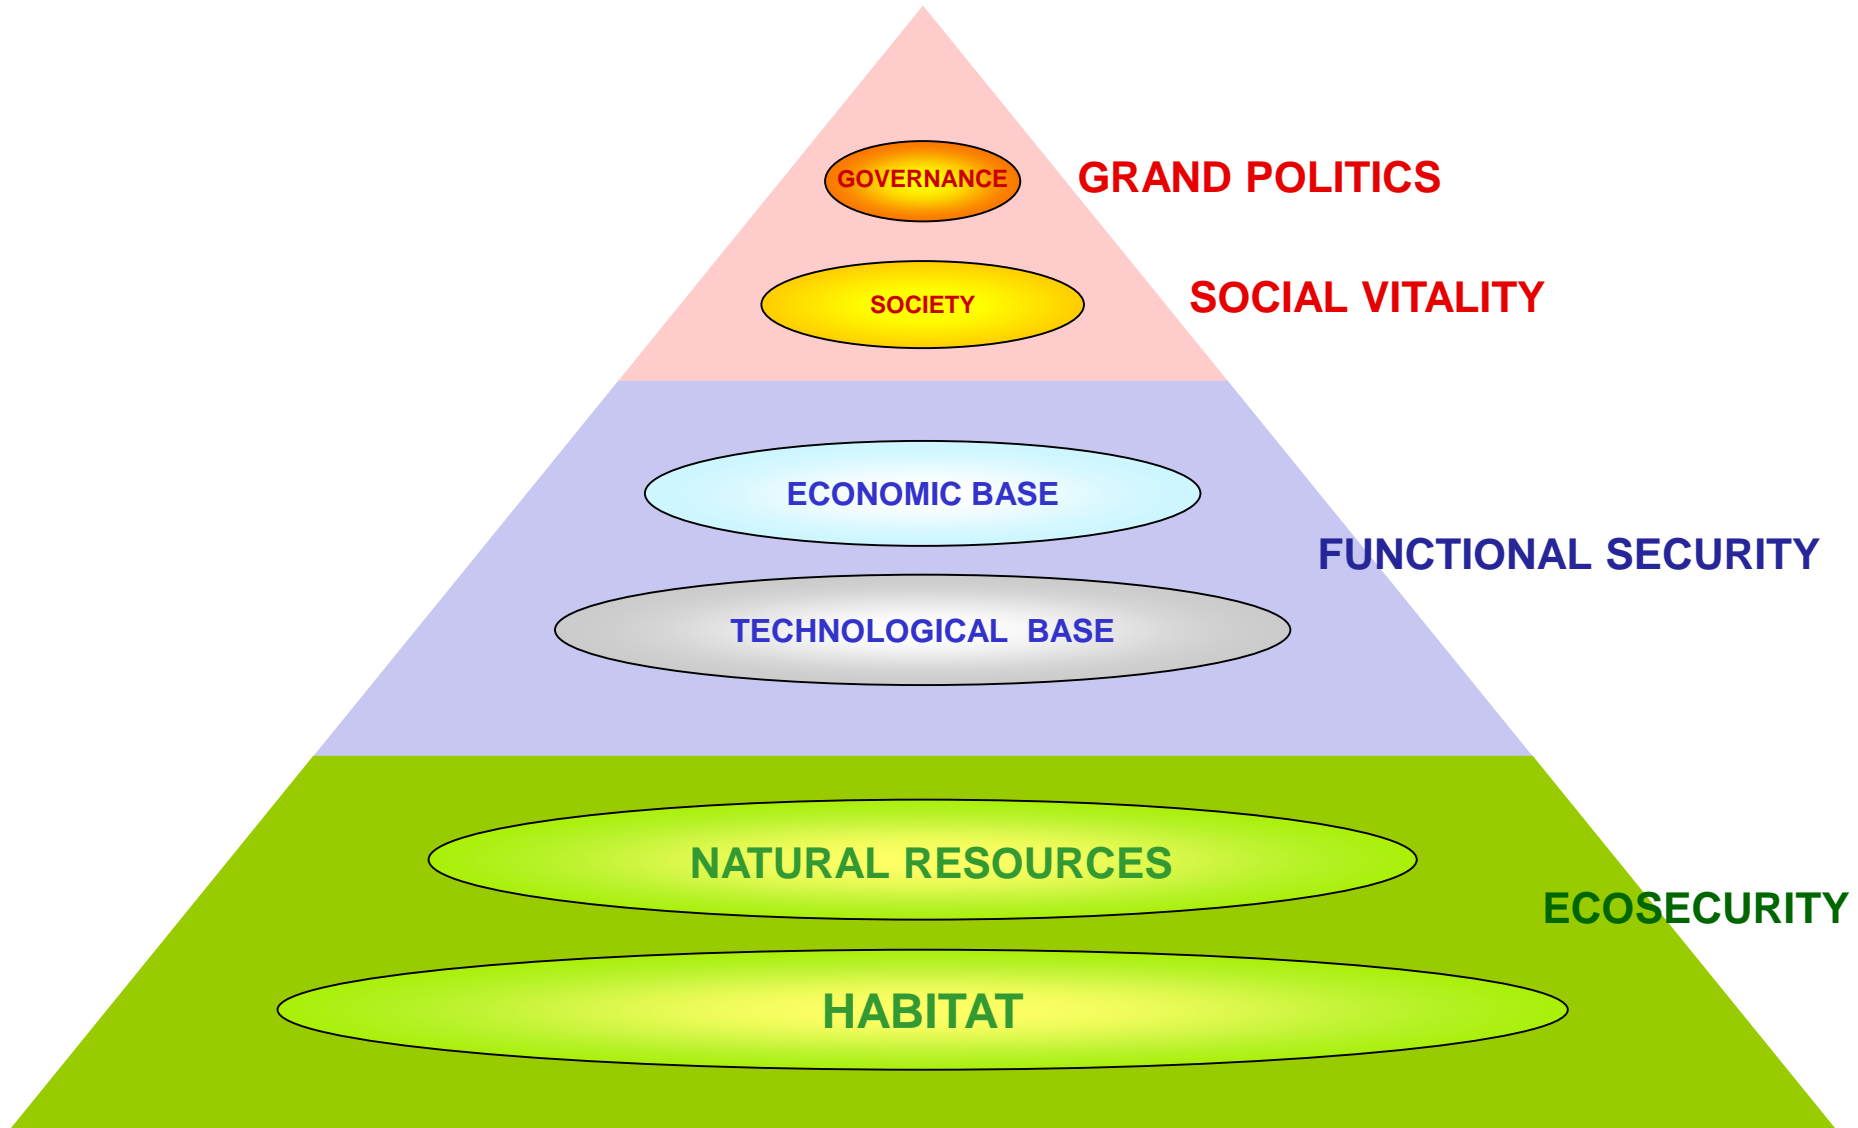

Gummibollarna kastades
långt från varandra i
flodvägens vilda raseri..

SÄKERHET

GLOBALA TRENDER

OSÄKERHET

FUNCTIONING

VITAL LIFE SYSTEMS

SÄKERHET

GLOBALA TRENDER

OSÄKERHET

DEEP TRENDS TO 2035

Tomas Ries – ISSL / FHS

DYSFUNCTIONAL

BRUTAL

HOSTILE

SUPERIOR POWER POLITICS

WINNING

SÄKERHET

GLOBALA TRENDER

OSÄKERHET

SEVERITY

SEVERITY

visibility

KNOWN THREATS

FORECAST + COUNTER

PLAN AND MANIPULATE

SHIELD: DETER, DEFEND
TRANSFORM: NEUTRALISE, CONVERT

DARWIN

SURPRISING THREATS
REACT + DODGE
ADAPT

AGILITY
SPEED, FLEXIBILITY

COMPLEXITY enemy of AGILITY

DIFFICULT FOR STATE

UNKNOWN THREATS