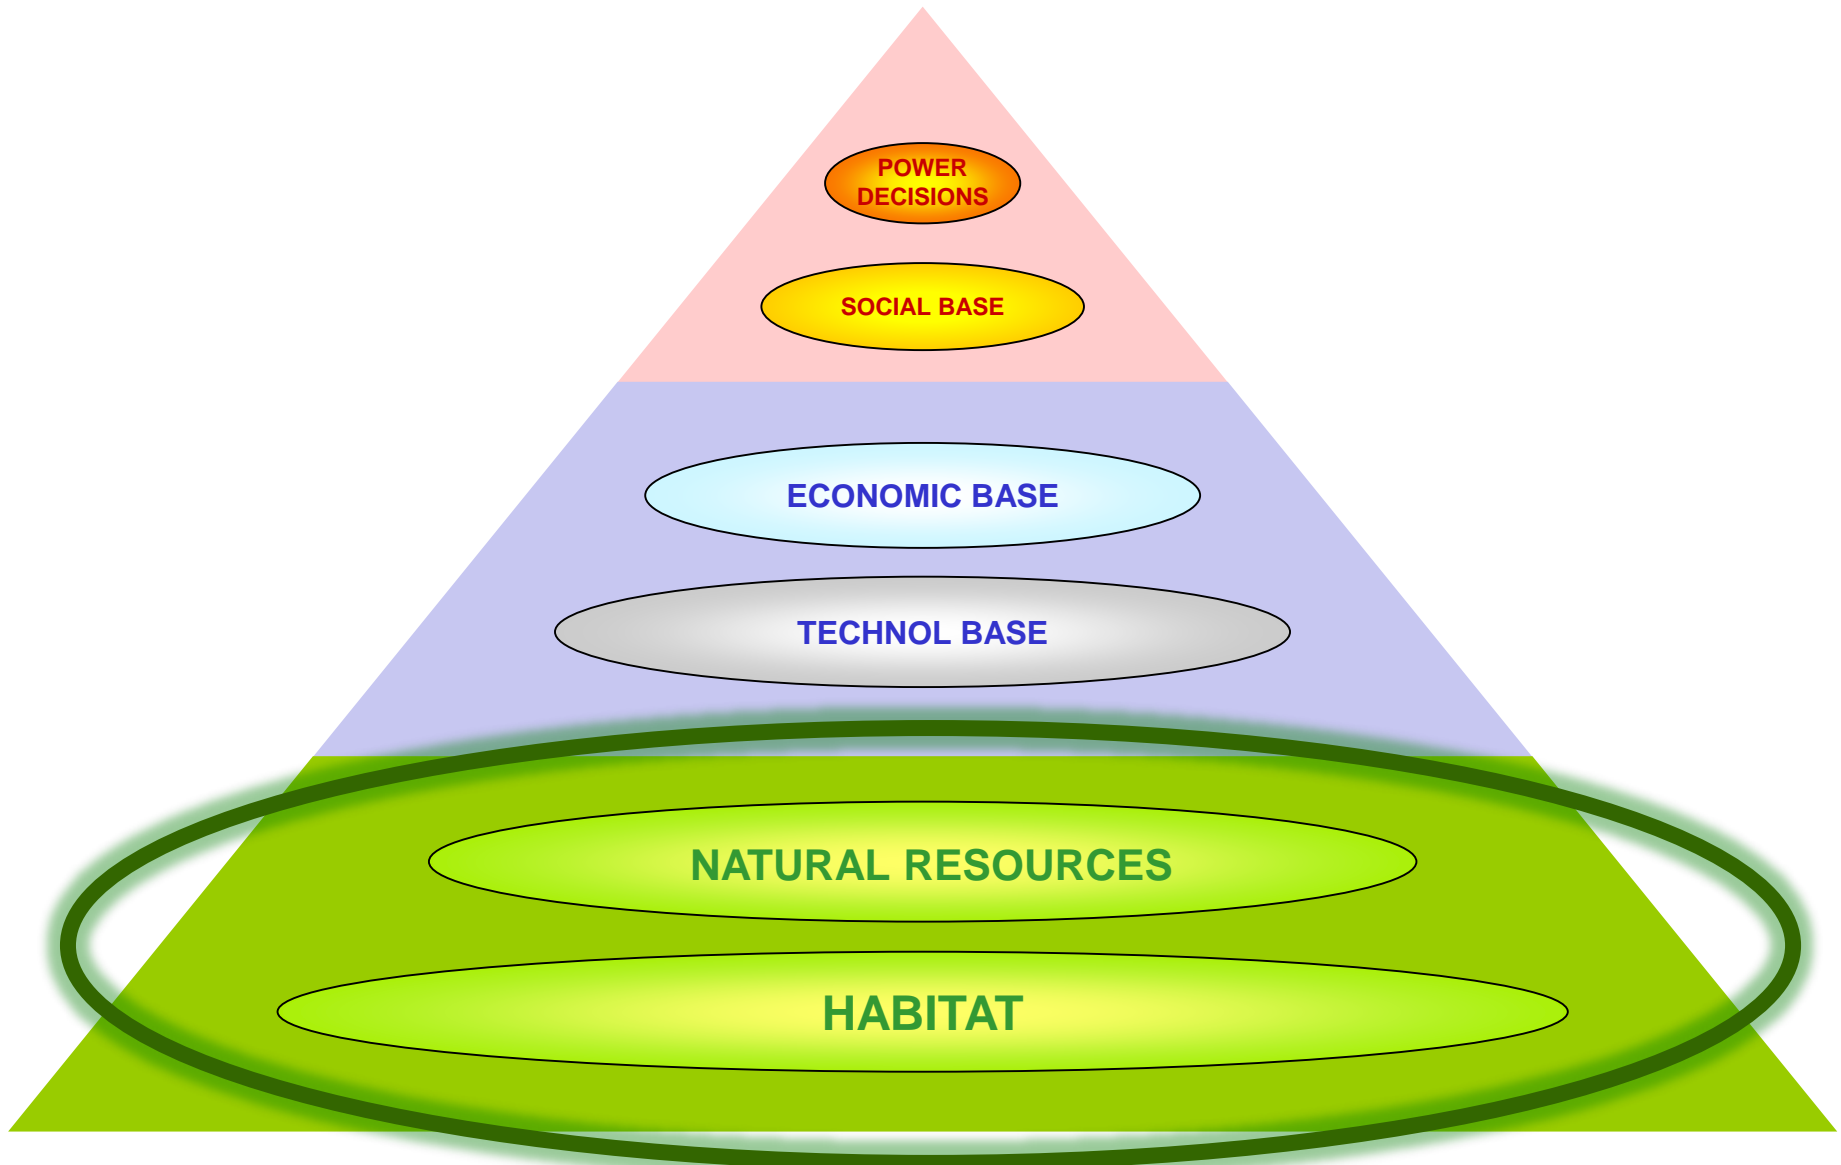

Gummibollarna kastades
långt från varandra i
flodvägens vilda raseri..

SÄKERHET

GLOBALA TRENDER

OSÄKERHET

FUNCTIONING

VITAL LIFE SYSTEMS

SÄKERHET

GLOBALA TRENDER

OSÄKERHET

DEEP TRENDS TO 2035

Tomas Ries – ISSL / FHS

DYSFUNCTIONAL

BRUTAL

HOSTILE

SUPERIOR POWER POLITICS

WINNING

SÄKERHET

GLOBALA TRENDER

OSÄKERHET

SEVERITY

SEVERITY

visibility

KNOWN THREATS

FORECAST + COUNTER

PLAN AND MANIPULATE

SHIELD: DETER, DEFEND
TRANSFORM: NEUTRALISE, CONVERT

DARWIN

SURPRISING THREATS
REACT + DODGE
ADAPT

AGILITY
SPEED, FLEXIBILITY

COMPLEXITY enemy of AGILITY

DIFFICULT FOR STATE

UNKNOWN THREATS