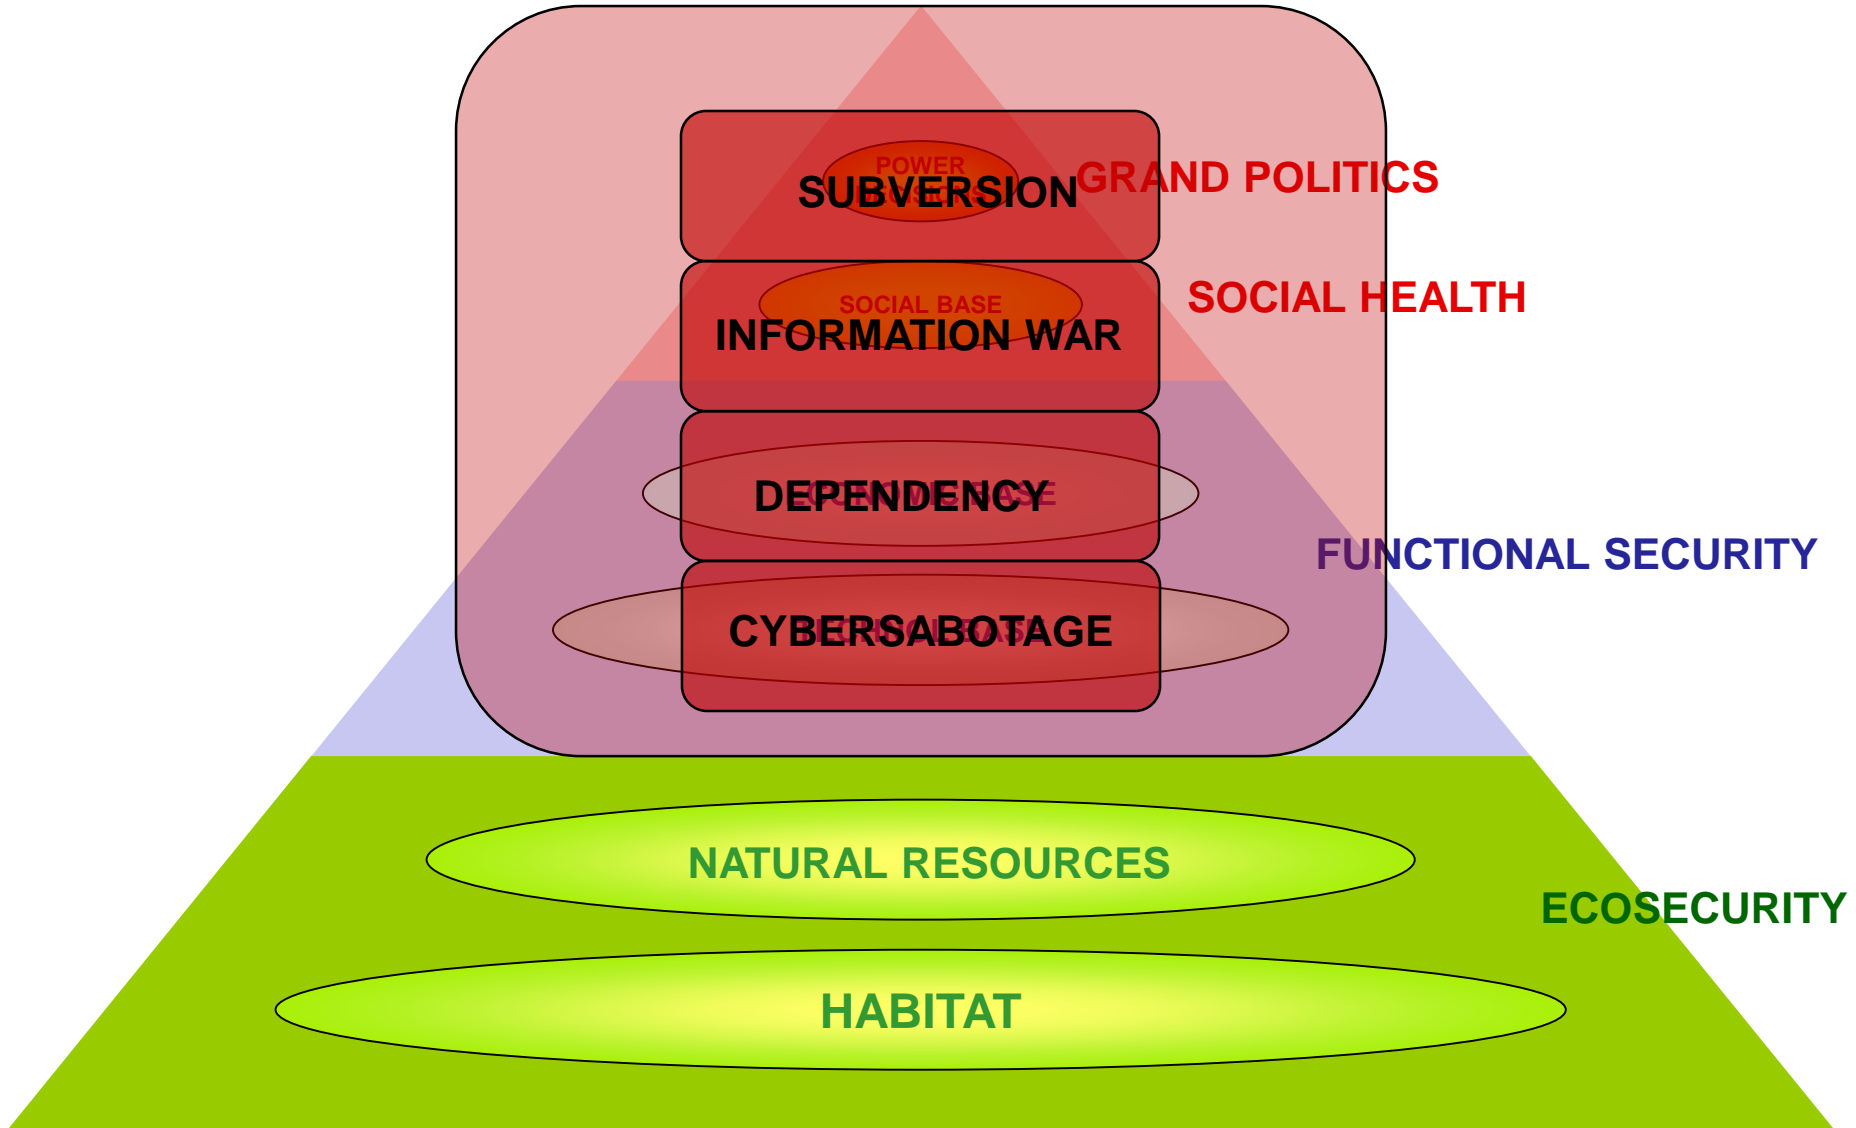

Gummibollarna kastades
långt från varandra i
flodvägens vilda raseri..

SÄKERHET

GLOBALA TRENDER

OSÄKERHET

FUNCTIONING

VITAL LIFE SYSTEMS

SÄKERHET

GLOBALA TRENDER

OSÄKERHET

DEEP TRENDS TO 2035

Tomas Ries – ISSL / FHS

DYSFUNCTIONAL

BRUTAL

HOSTILE

SUPERIOR POWER POLITICS

WINNING

SÄKERHET

GLOBALA TRENDER

OSÄKERHET

SEVERITY

SEVERITY

visibility

KNOWN THREATS

FORECAST + COUNTER

PLAN AND MANIPULATE

SHIELD: DETER, DEFEND
TRANSFORM: NEUTRALISE, CONVERT

DARWIN

SURPRISING THREATS
REACT + DODGE
ADAPT

AGILITY
SPEED, FLEXIBILITY

COMPLEXITY enemy of AGILITY

DIFFICULT FOR STATE

UNKNOWN THREATS