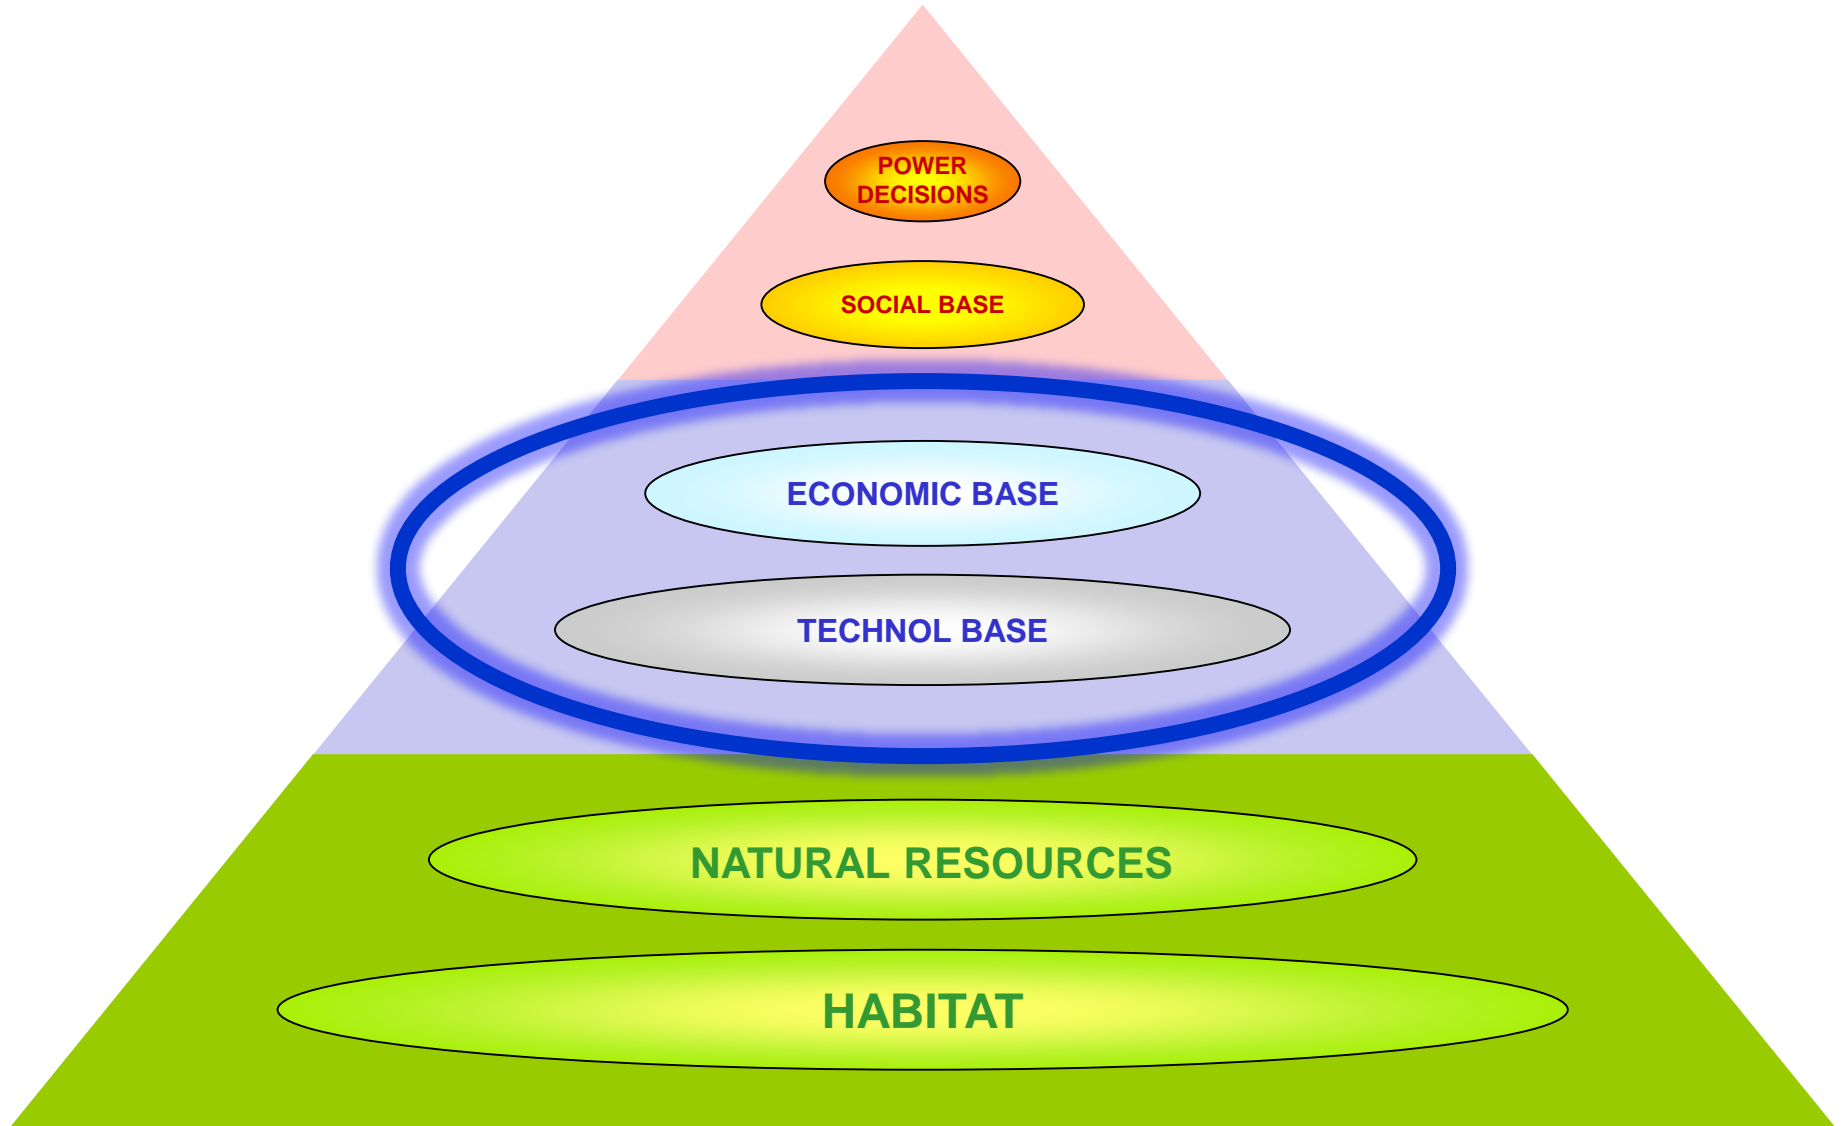

Gummibollarna kastades
långt från varandra i
flodvägens vilda raseri..

SÄKERHET

GLOBALA TRENDER

OSÄKERHET

FUNCTIONING

VITAL LIFE SYSTEMS

SÄKERHET

GLOBALA TRENDER

OSÄKERHET

DEEP TRENDS TO 2035

Tomas Ries – ISSL / FHS

DYSFUNCTIONAL

BRUTAL

HOSTILE

SUPERIOR POWER POLITICS

WINNING

SÄKERHET

GLOBALA TRENDER

OSÄKERHET

SEVERITY

SEVERITY

visibility

KNOWN THREATS

FORECAST + COUNTER

PLAN AND MANIPULATE

SHIELD: DETER, DEFEND
TRANSFORM: NEUTRALISE, CONVERT

DARWIN

SURPRISING THREATS
REACT + DODGE
ADAPT

AGILITY
SPEED, FLEXIBILITY

COMPLEXITY enemy of AGILITY

DIFFICULT FOR STATE

UNKNOWN THREATS