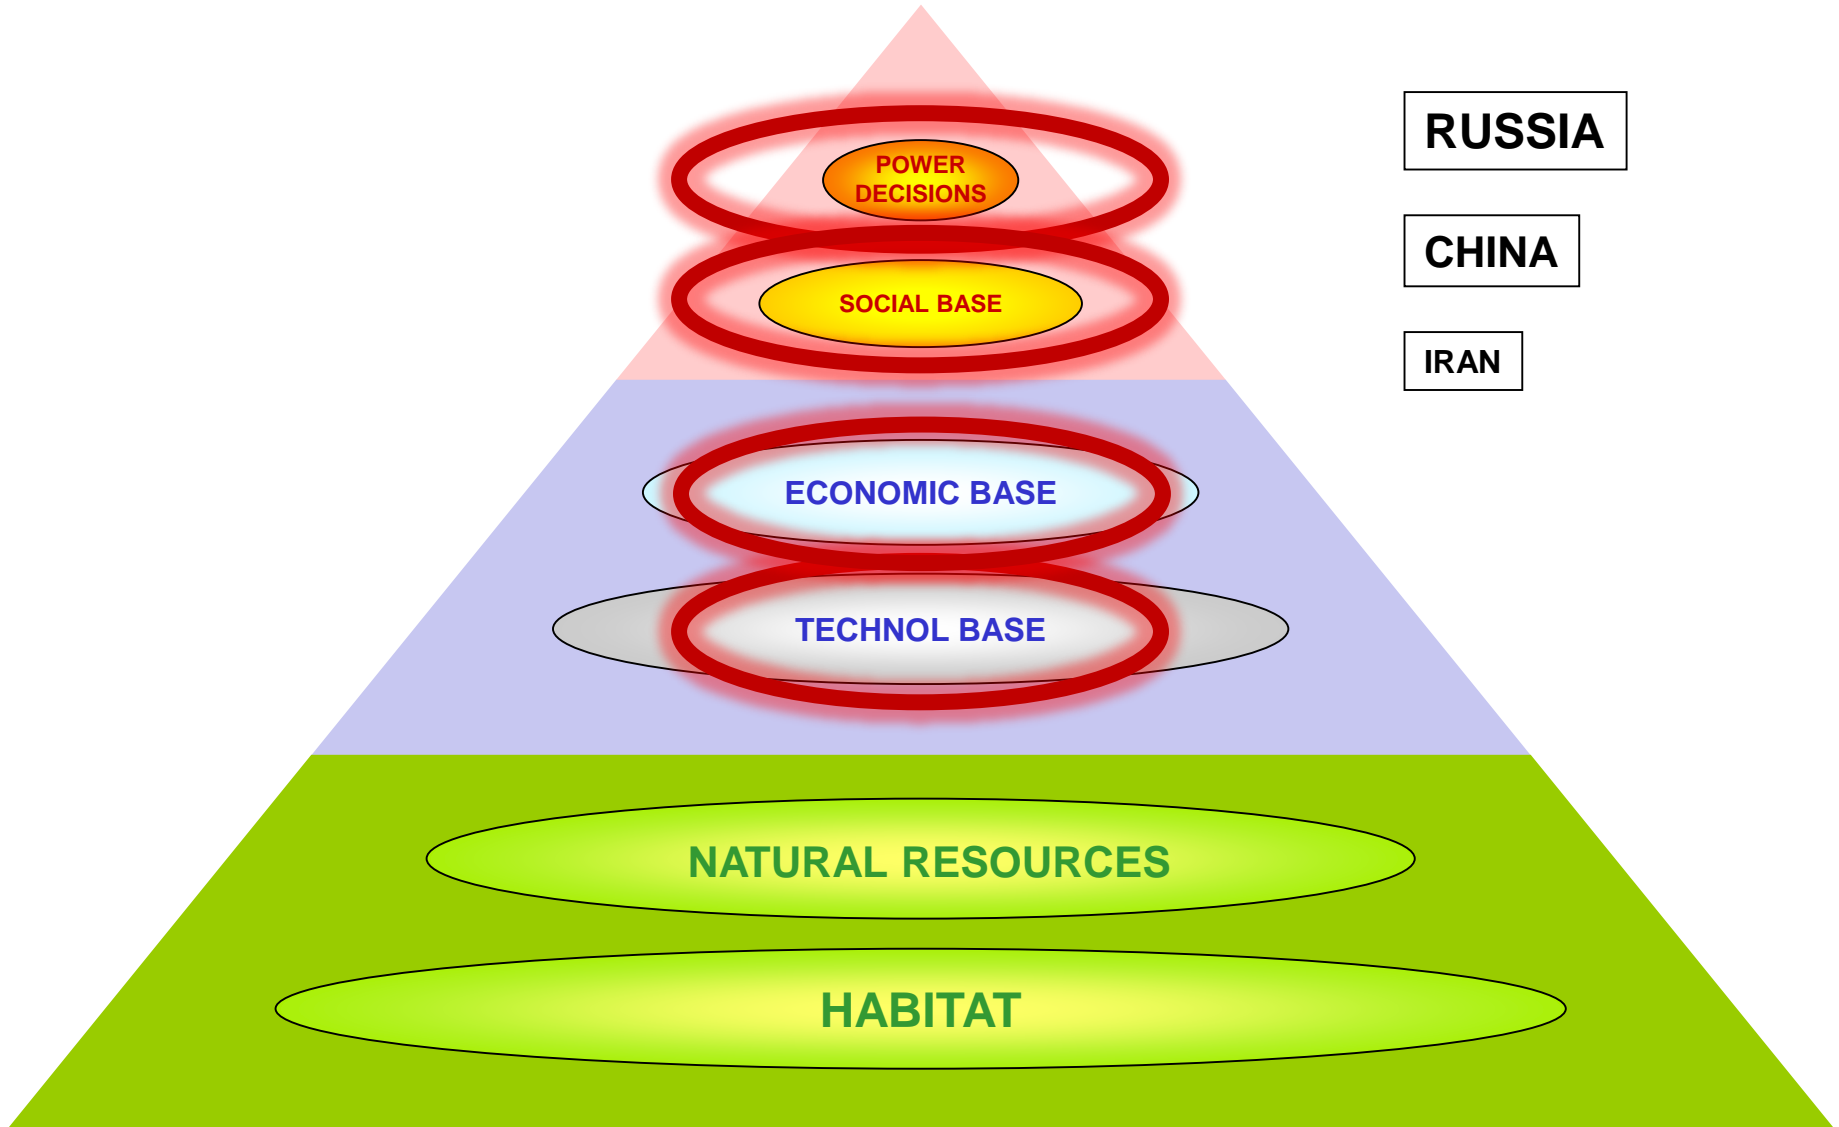

Gummibollarna kastades
långt från varandra i
flodvägens vilda raseri..

SÄKERHET

GLOBALA TRENDER

OSÄKERHET

FUNCTIONING

VITAL LIFE SYSTEMS

SÄKERHET

GLOBALA TRENDER

OSÄKERHET

DEEP TRENDS TO 2035

Tomas Ries – ISSL / FHS

DYSFUNCTIONAL

BRUTAL

HOSTILE

SUPERIOR POWER POLITICS

WINNING

SÄKERHET

GLOBALA TRENDER

OSÄKERHET

SEVERITY

SEVERITY

visibility

KNOWN THREATS

FORECAST + COUNTER

PLAN AND MANIPULATE

SHIELD: DETER, DEFEND
TRANSFORM: NEUTRALISE, CONVERT

DARWIN

SURPRISING THREATS
REACT + DODGE
ADAPT

AGILITY
SPEED, FLEXIBILITY

COMPLEXITY enemy of AGILITY

DIFFICULT FOR STATE

UNKNOWN THREATS