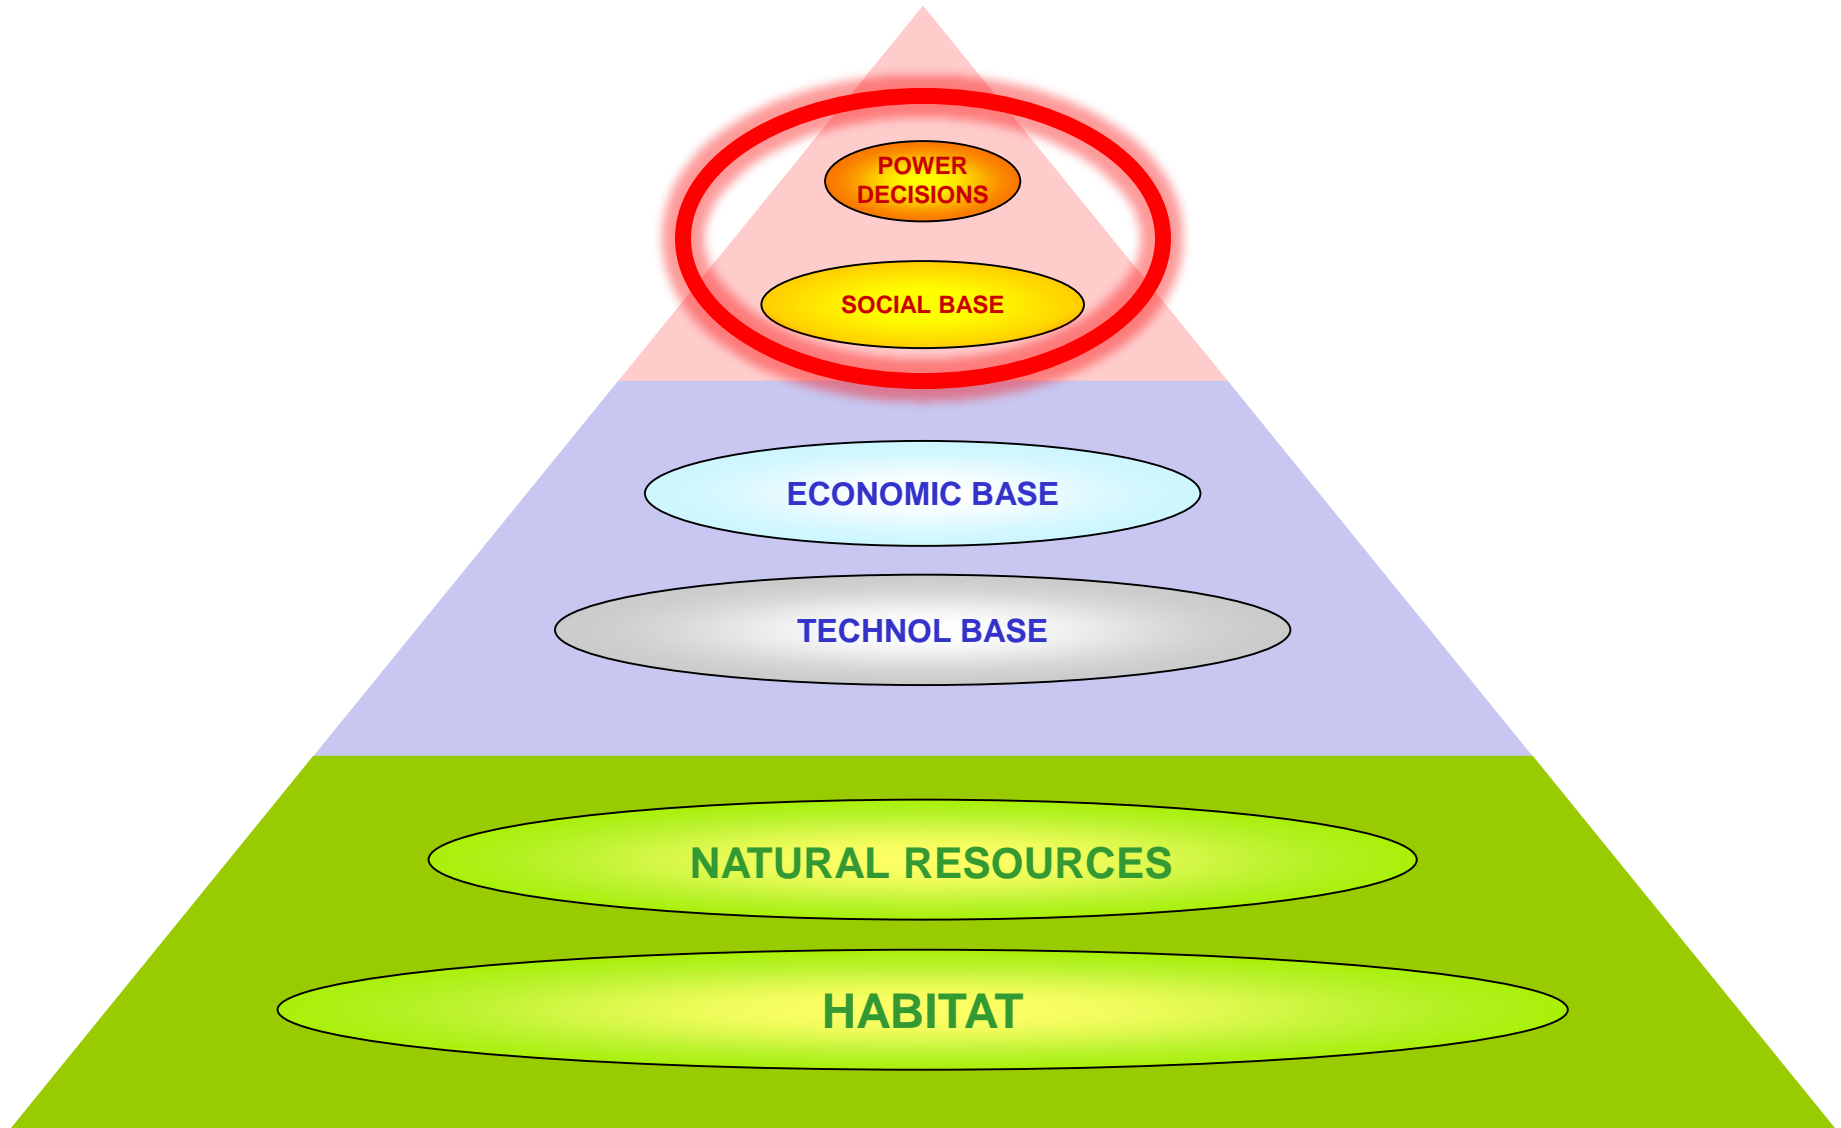

Gummibollarna kastades
långt från varandra i
flodvägens vilda raseri..

SÄKERHET

GLOBALA TRENDER

OSÄKERHET

FUNCTIONING

VITAL LIFE SYSTEMS

SÄKERHET

GLOBALA TRENDER

OSÄKERHET

DEEP TRENDS TO 2035

Tomas Ries – ISSL / FHS

DYSFUNCTIONAL

BRUTAL

HOSTILE

SUPERIOR POWER POLITICS

WINNING

SÄKERHET

GLOBALA TRENDER

OSÄKERHET

SEVERITY

SEVERITY

visibility

KNOWN THREATS

FORECAST + COUNTER

PLAN AND MANIPULATE

SHIELD: DETER, DEFEND
TRANSFORM: NEUTRALISE, CONVERT

DARWIN

SURPRISING THREATS
REACT + DODGE
ADAPT

AGILITY
SPEED, FLEXIBILITY

COMPLEXITY enemy of AGILITY

DIFFICULT FOR STATE

UNKNOWN THREATS